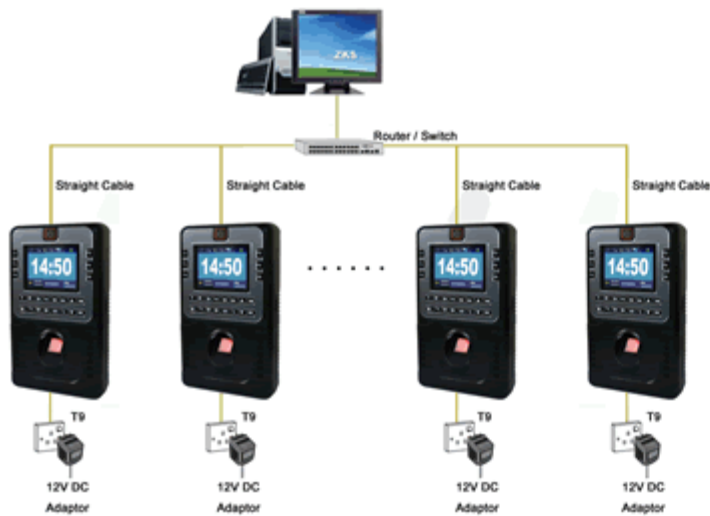

FINGERPRINT CAMERA TIME ATTENDANCE AND ACCESS CONTROL SYSTEM Security & Protection

ZKS-T9

- 🐾 It is The Multimedia Fingerprint Time&Attendance and Access Control Identification Terminal which adopts advanced North Korean fingerprint algorithm nowadays
- 🐾 Fingerprint, card, password, fingerprint+card, fingerprint+password and taking pictures by camera for high security and precision
- 🐾 RS232,RS485, TCP/IP, ADSL, WG and USB and even GPRS (optional) communication
- 🐾 Simple IP Camera function and can connect to external proximity or Mifare card reader.
- 🐾 Upload data to Server automatically once wipe card or pres finger
- 🐾 Menu language: English, French, Spanish, Czech, Indonesian, Portuguese, Turkish and so on
- 🐾 TFT 3.5 inches LCD for enjoying, Six work modes, Slided notice, Advertisement and Music play

FINGERPRINT CAMERA TIME ATTENDANCE AND ACCESS CONTROL SYSTEM

Security & Protection

ZKS-T9

Standalone

For Demo only

TCP/IP Environment

For Demo only

Door Access Control

For Demo only

FINGERPRINT CAMERA TIME ATTENDANCE AND ACCESS CONTROL SYSTEM Security & Protection

ZKS-T9

T9 is the latest second generation advanced multimedia product of ZKS in 2008 that can be used in both Time Attendance and Access Control, even IP Camera applications. High identification rate is less than one second; Linux operating system and ARM9 hardware platform; 3.5 inches color LCD, showing personnel image, advertising and notice and so on; Inimitable and fancy design; Particular six kinds of work codes check on work accurate attendance advantageously. It is a kind of ideal product for high end consumption.