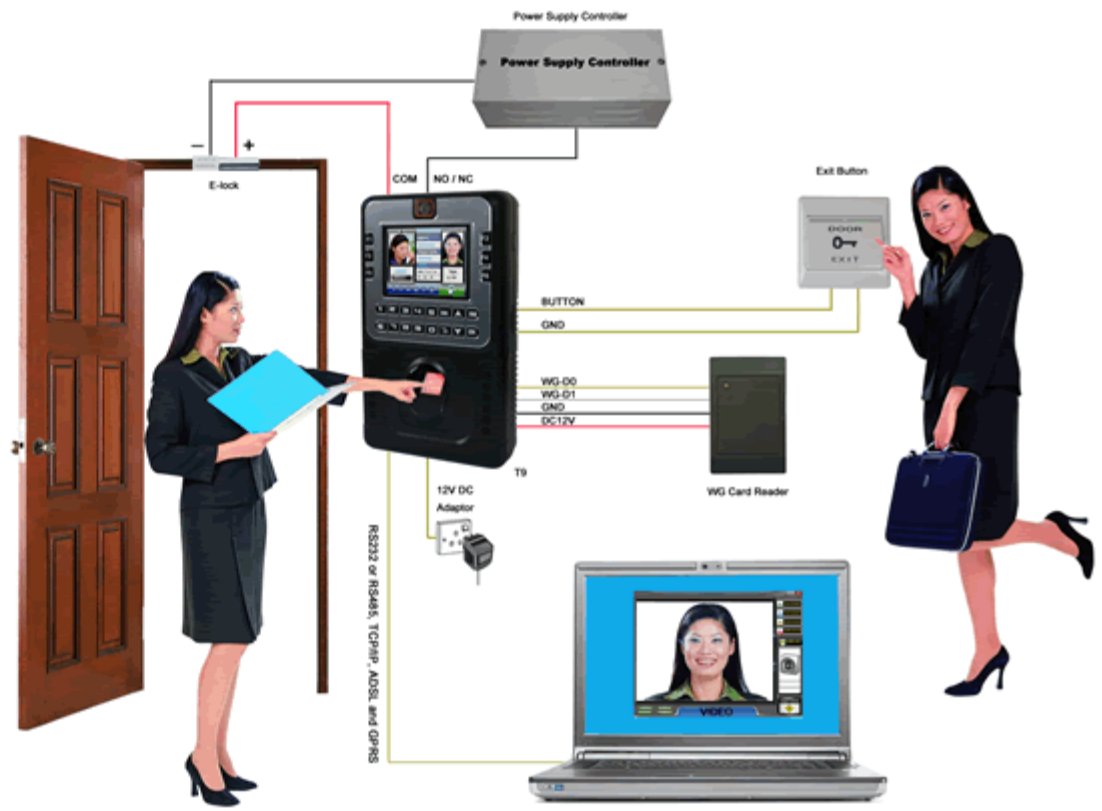

FINGERPRINT CAMERA TIME ATTENDANCE AND ACCESS CONTROL SYSTEM Security & Protection

ZKS-T9

- 🐾 It is The Multimedia Fingerprint Time&Attendance and Access Control Identification Terminal which adopts advanced North Korean fingerprint algorithm nowadays
- 🐾 Fingerprint, card, password, fingerprint+card, fingerprint+password and taking pictures by camera for high security and precision
- 🐾 RS232,RS485, TCP/IP, ADSL, WG and USB and even GPRS (optional) communication
- 🐾 Simple IP Camera function and can connect to external proximity or Mifare card reader.
- 🐾 Upload data to Server automatically once wipe card or pres finger
- 🐾 Menu language: English, French, Spanish, Czech, Indonesian, Portuguese, Turkish and so on
- 🐾 TFT 3.5 inches LCD for enjoying, Six work modes, Slided notice, Advertisement and Music play

FINGERPRINT CAMERA TIME ATTENDANCE AND ACCESS CONTROL SYSTEM

Security & Protection

ZKS-T9

Standalone

For Demo only

TCP/IP Environment

For Demo only

Door Access Control

For Demo only

FINGERPRINT CAMERA TIME ATTENDANCE AND ACCESS CONTROL SYSTEM Security & Protection

ZKS-T9

T9 is the latest second generation advanced multimedia product of ZKS in 2008 that can be used in both Time Attendance and Access Control, even IP Camera applications. High identification rate is less than one second; Linux operating system and ARM9 hardware platform; 3.5 inches color LCD, showing personnel image, advertising and notice and so on; Inimitable and fancy design; Particular six kinds of work codes check on work accurate attendance advantageously. It is a kind of ideal product for high end consumption.